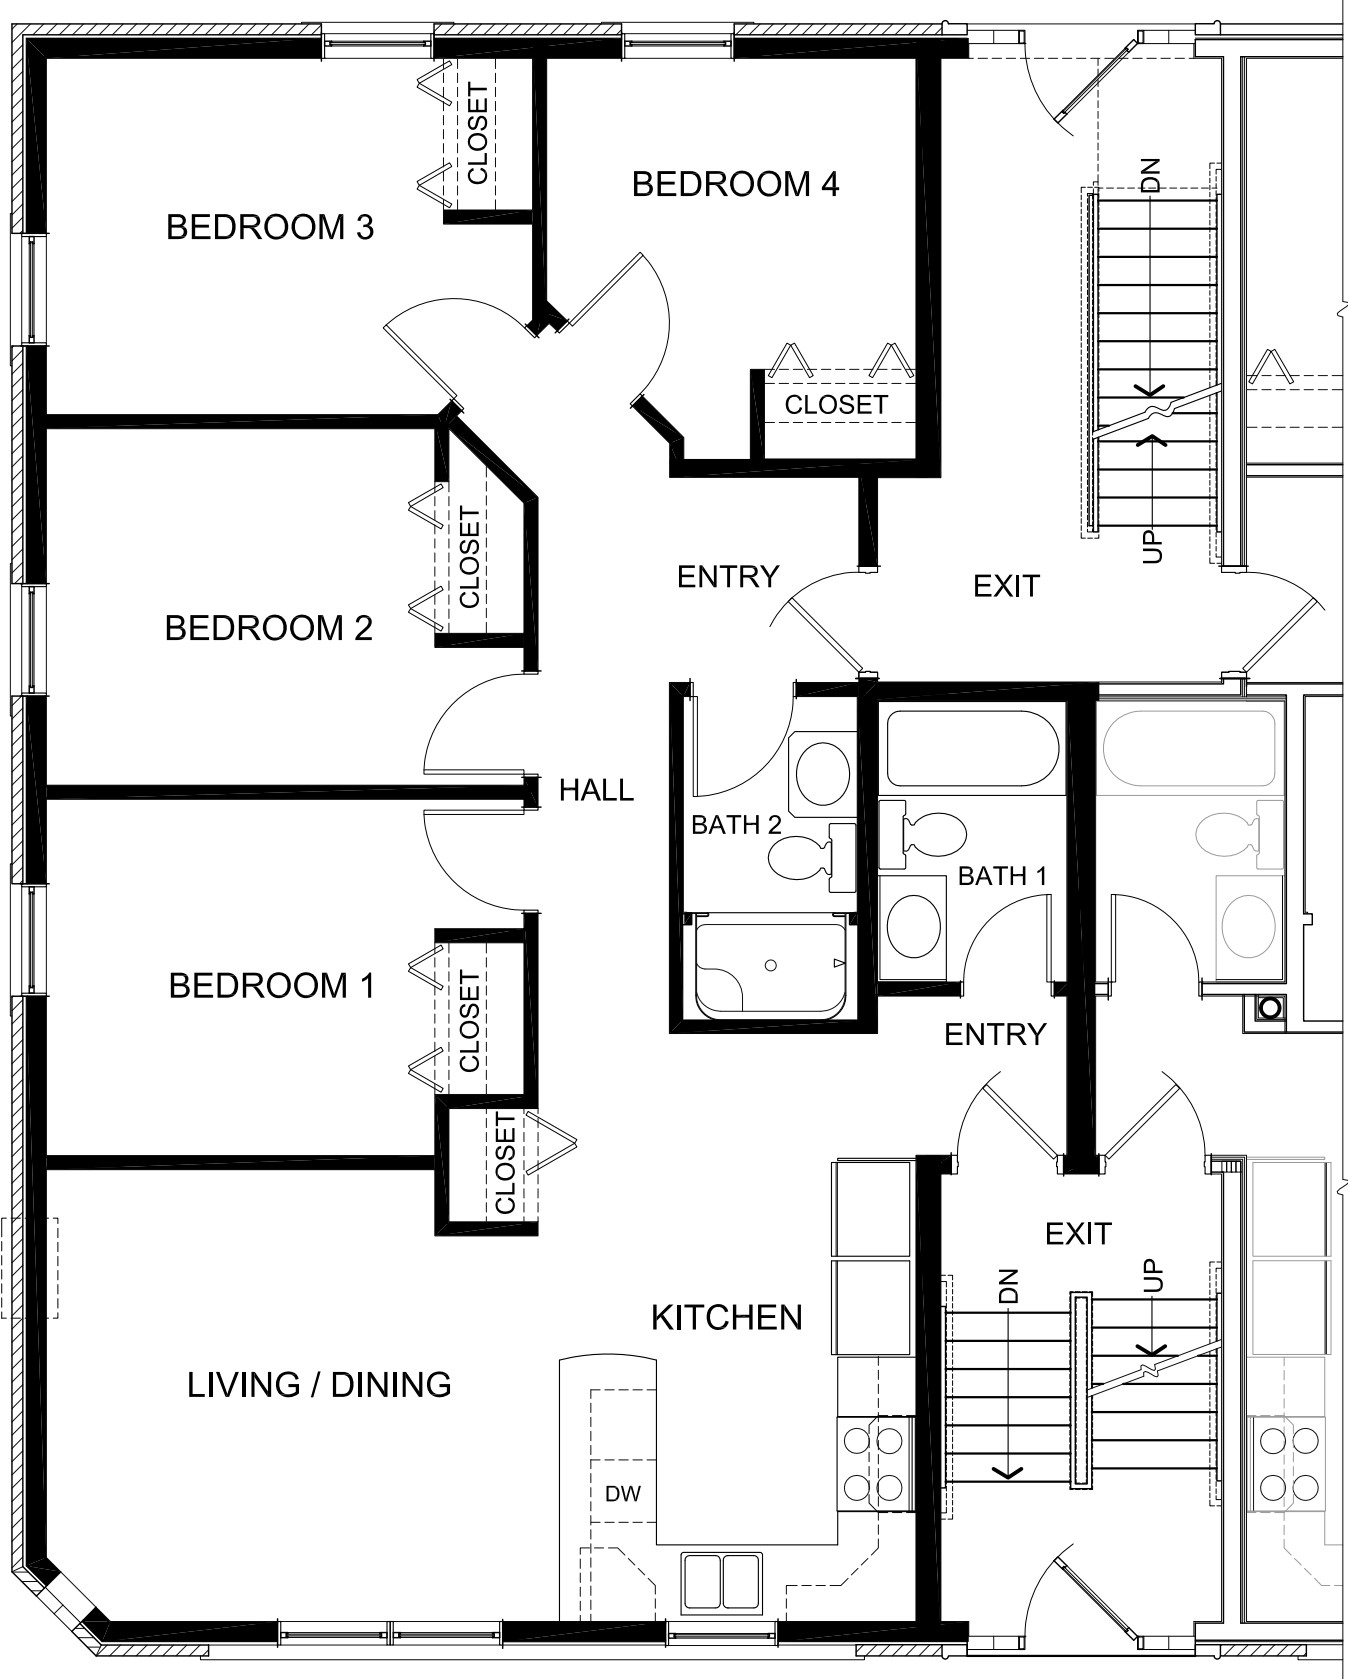

# 4-BEDROOM UNIT (TYPICAL)

AVERAGE BEDROOM SIZE: APPROX. 120 sq ft  
APPROXIMATE OVERALL UNIT SIZE: OVER 1000 sq ft