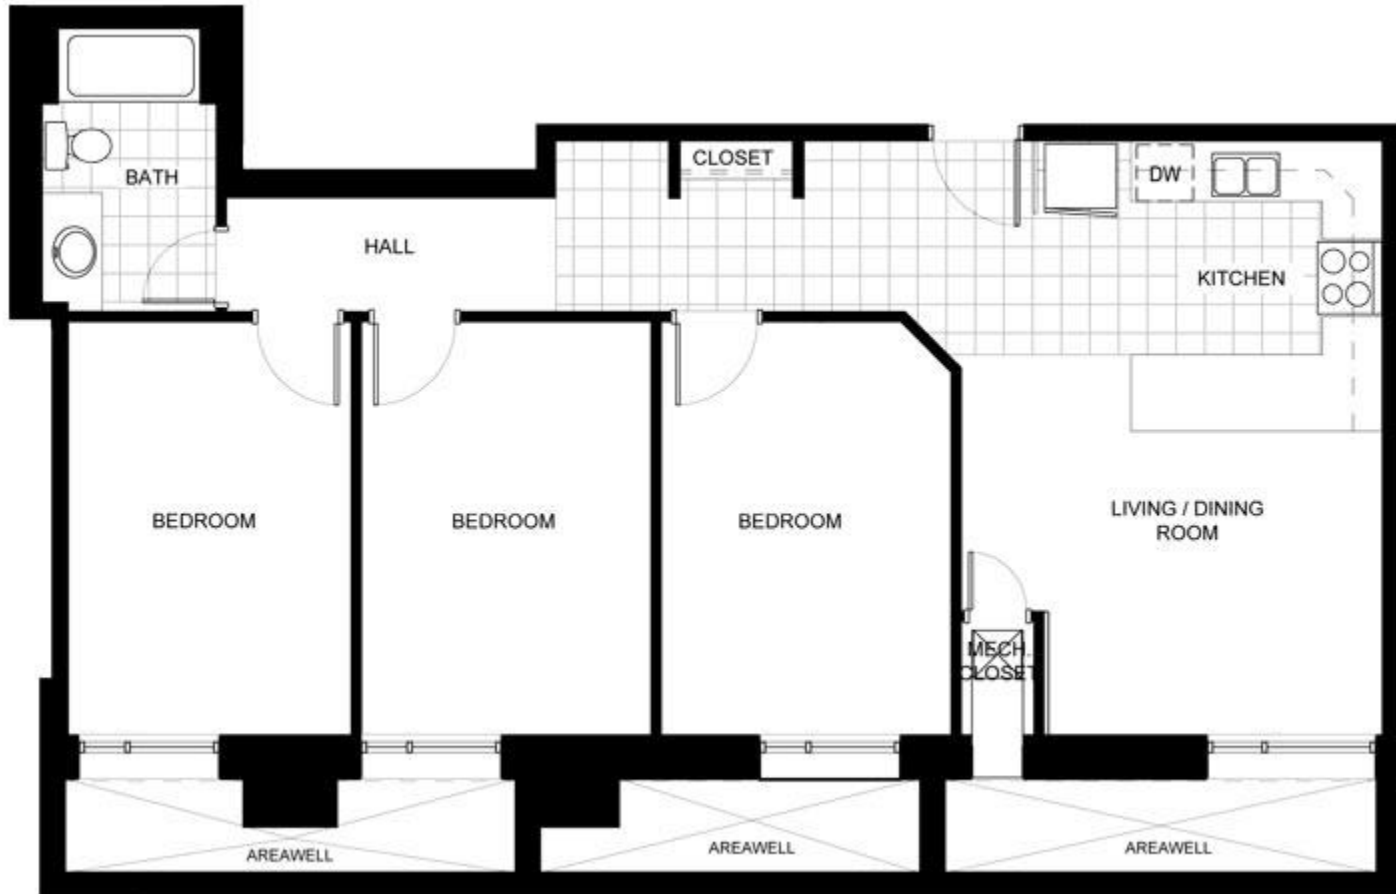

96 University Avenue Floor Plans

2-Bedroom Unit (Typical)

Bedrooms are approximately 160 sqft; Overall unit size is approximately 800 sqft

3-Bedroom Unit (Basement)

Bedrooms are approximately 160 sqft; Overall unit size is approximately 1000 sqft

4-Bedroom Unit

Bedrooms are approximately 140 sqft; Overall unit size is approximately 1400 sqft

4-Bedroom Unit (Typical)

Bedrooms are approximately 140 sqft; Overall unit size is approximately 1400 sqft

4-Bedroom Unit (Basement)

Bedrooms are approximately 140 sqft; Overall unit size is approximately 1400 sqft

4-Bedroom Unit (Main Floor)

Bedrooms are approximately 140 sqft; Overall unit size is approximately 1400 sqft

5-Bedroom Unit (Typical)

Bedrooms are approximately 160 sqft; Overall unit size is approximately 2000 sqft

5-Bedroom Unit (Alternate)

Bedrooms are approximately 160 sqft; Overall unit size is approximately 2000 sqft